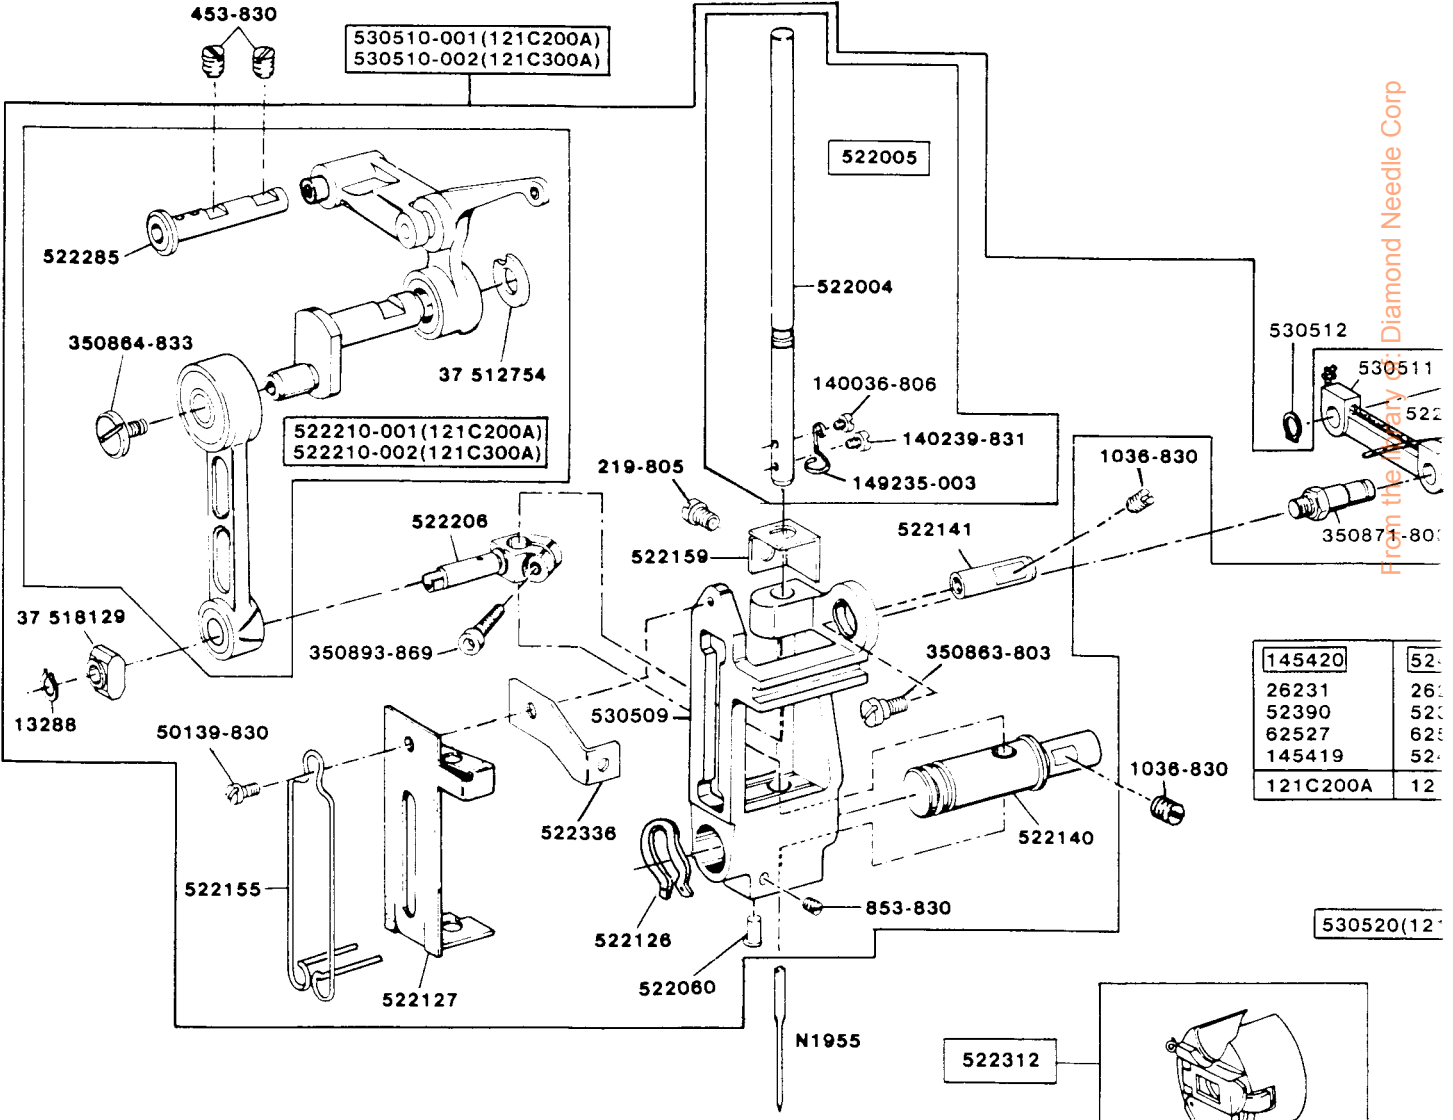

SINGER
121C200A,C300A
Supplemental

SIN 121C200A Supplemen

The parts illustrated and part numbers
Models 121C200A & Models 121C300
on Form 21627 (Rev. 677).

From the factory: Diamond Needle Corp

145420	522141
26231	26231
52390	52390
62527	62527
145419	522141
121C200A	121C200A

CENTURION

Handwritten notes: 522141 26231 52390 62527 145419 121C200A

SINGER & 121C300A Parts List

This chart indicates the difference between
Models 121D200A & 121D300A as shown

From the library of: Diamond Needle Corp