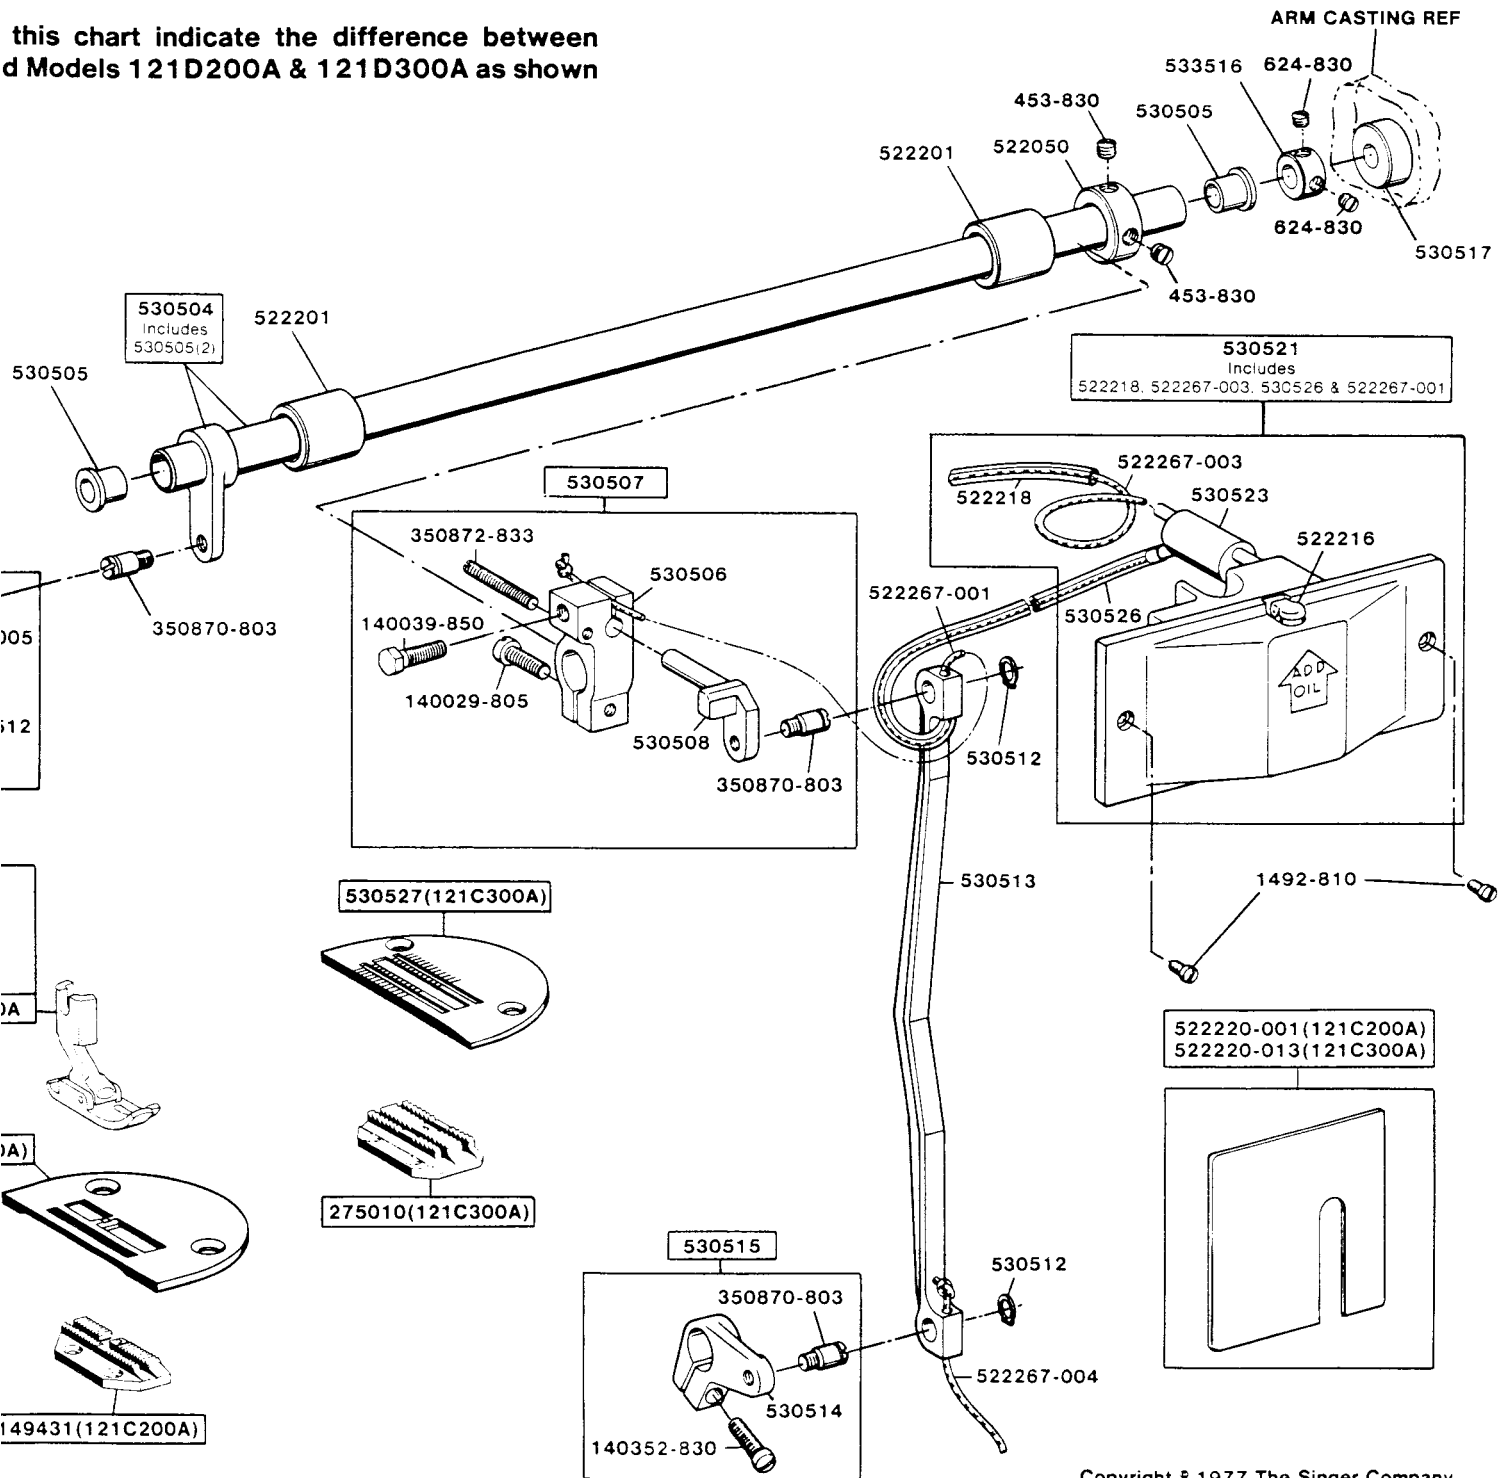

SINGER
121C200A,C300A
Supplemental

SIN 121C200A Supplemen

The parts illustrated and part numbers
Models 121C200A & Models 121C300
on Form 21627 (Rev. 677).

From the factory: Diamond Needle Corp

145420	522141
26231	26231
52390	52390
62527	62527
145419	522141
121C200A	121C200A

CENTURION

Handwritten notes: 522141 26231 52390 62527 145419 121C200A

SINGER & 121C300A Parts List

This chart indicates the difference between
Models 121D200A & 121D300A as shown

From the library of: Diamond Needle Corp